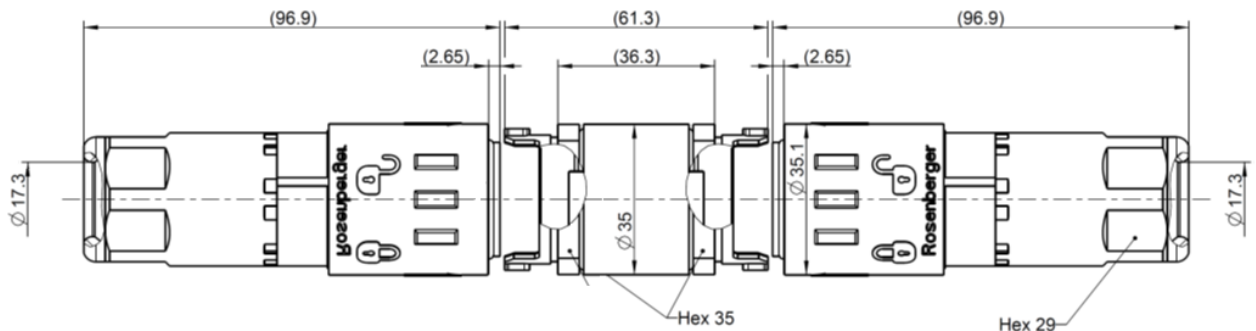

Technical Data Sheet

Rosenberger

RFE

SM Coupler kit with RFE to RFE connection for LCD

FB-SLFDU038-02

All dimensions are in mm; tolerances according to ISO 2768 c-H

Description

The RFE (Rosenberger Fiber Enclosure) is a convenient solution to seal two fiber optic cable assemblies. The SLFDU038-02 is designed for the connection of two LC duplex assemblies via a single mode LCD coupler. The coupler is placed in a plastic housing. The connection is watertight according to IP 67 standard and UV resistant.

Mechanical data*

Mating cycles	> 25	
Tightening torque gland	≤ 3 Nm	
Suitable cable diameter	4.5-9 mm	
Pulling axial	> 200 N	
Pulling 90°	> 125 N	
Cable retention force	Ø 4.5 mm	40 N typ.
	Ø 7 mm	80 N typ.